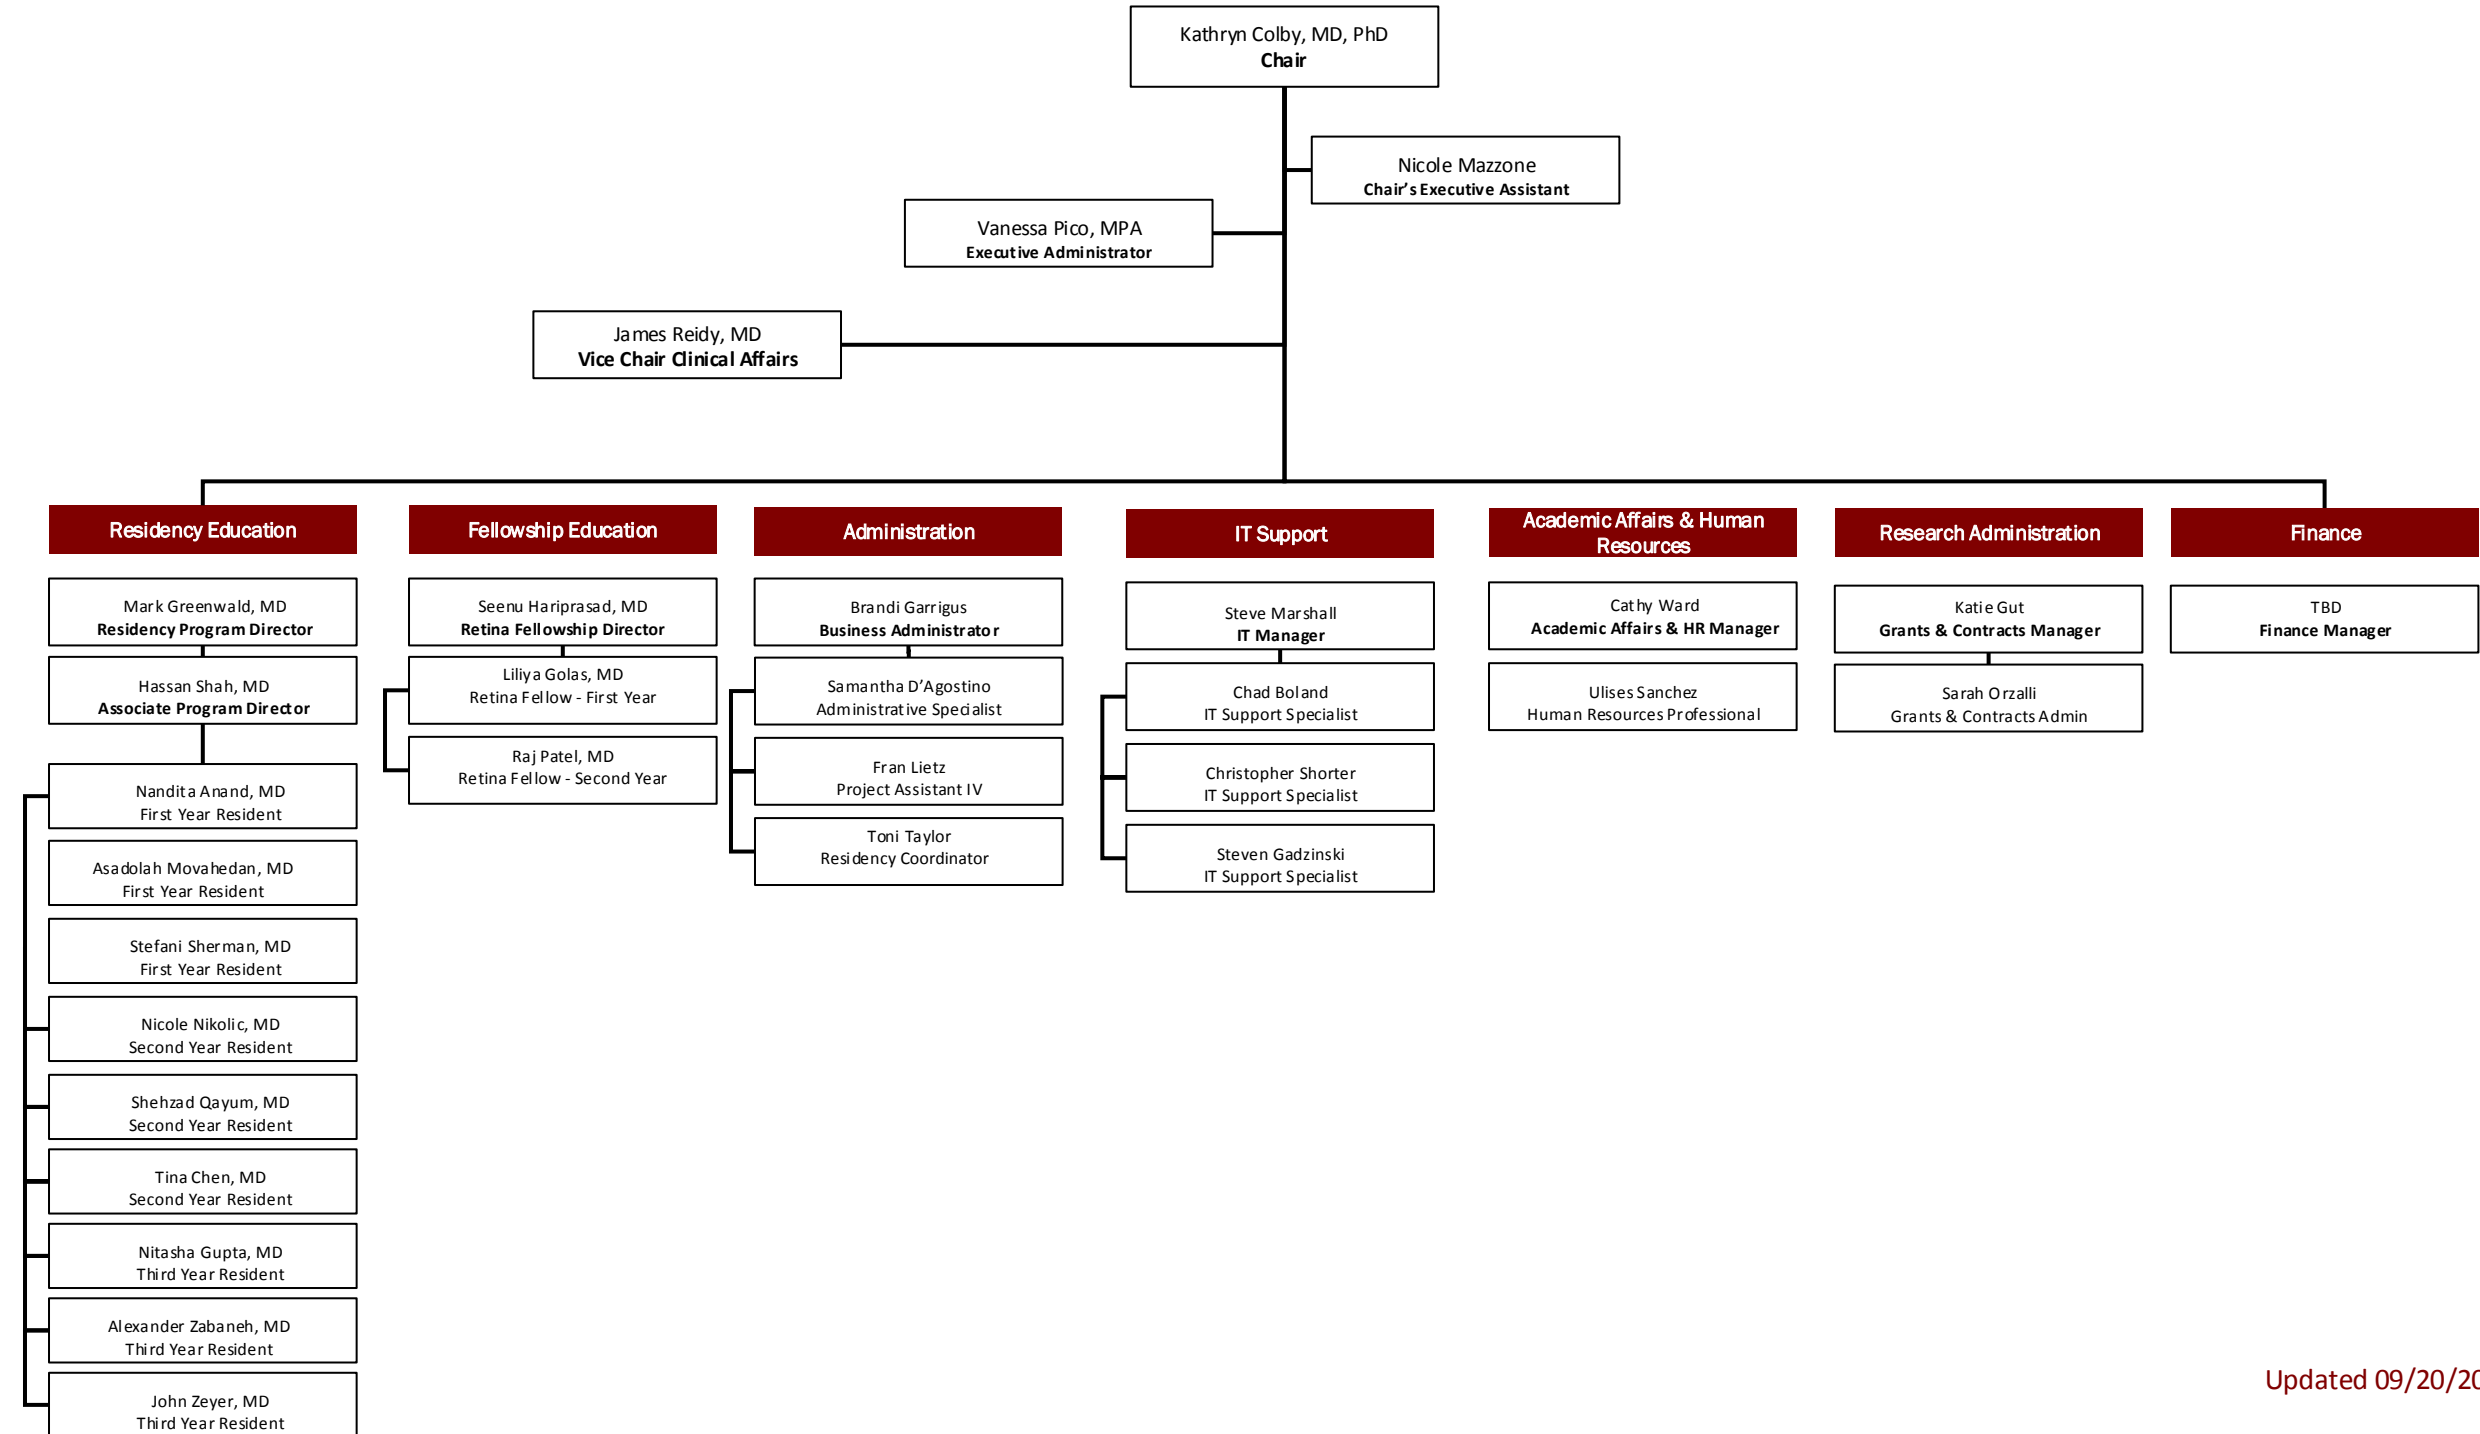

Department of Ophthalmology & Visual Science
Administrative Leadership

Department of Ophthalmology & Visual Science
Faculty

Kathryn Colby, MD, PhD
Professor
Chair